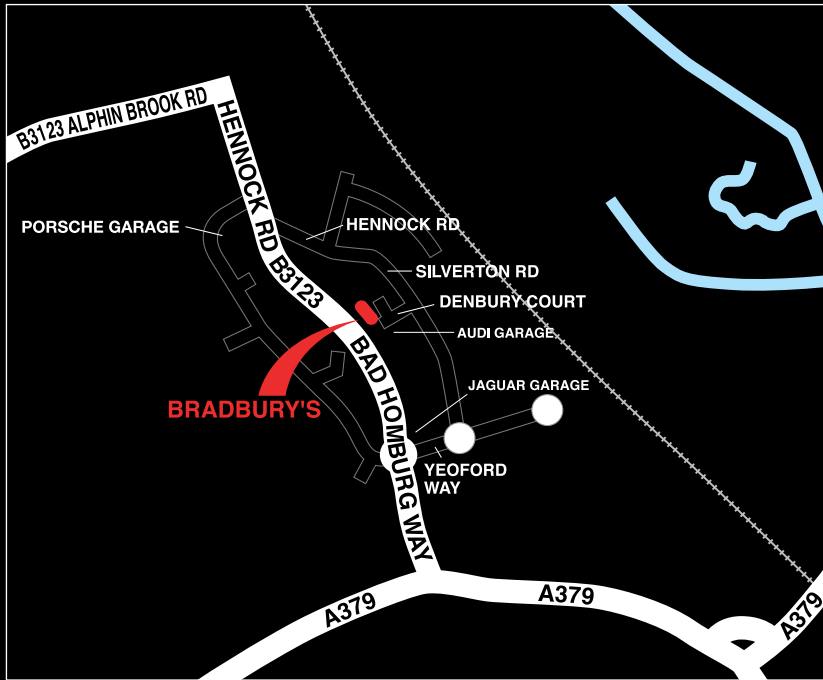

# How to find us

Take A379 Exeter Ring Road into Marsh Barton from Devon Hotel, turn right at Westerley BMW roundabout, turn left at the next roundabout and then second left.

Classic & Contemporary Kitchens